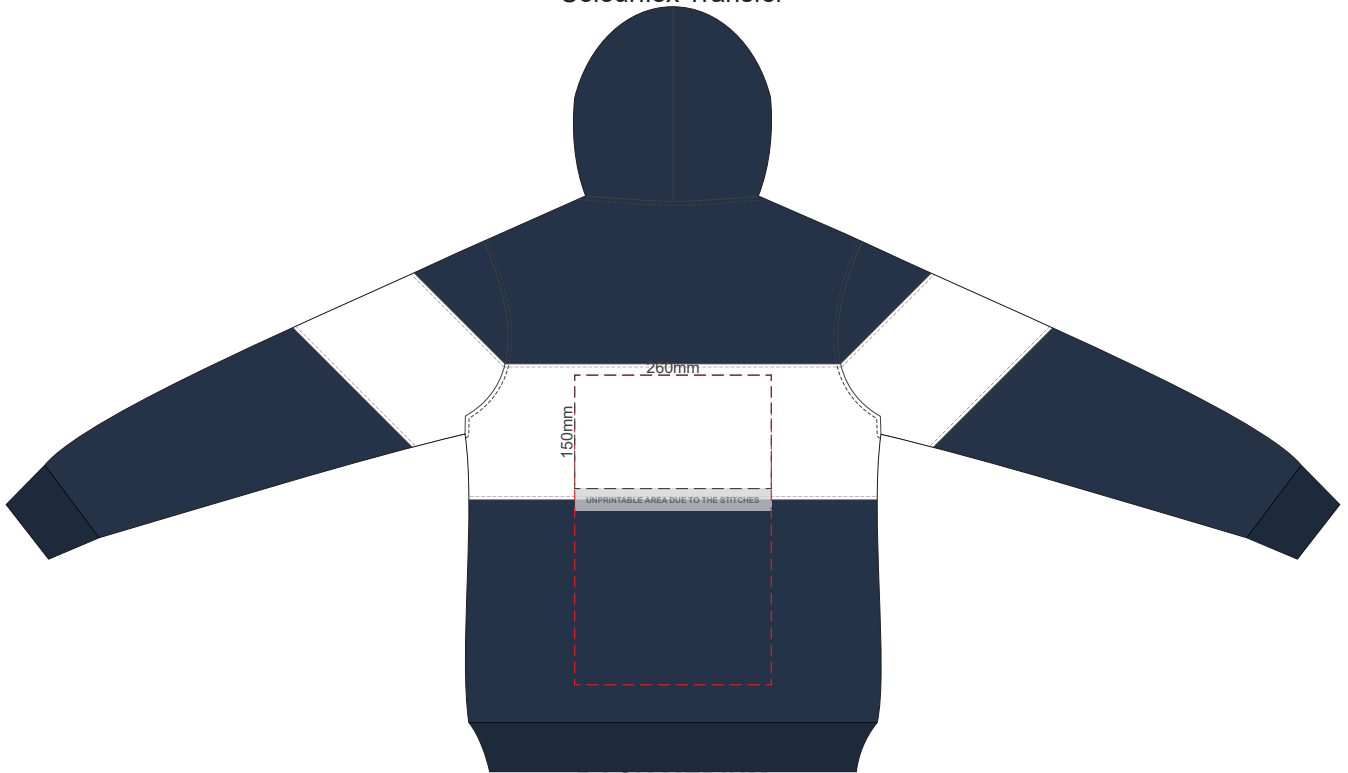

10% of Actual Size
Colourflex Transfer

FRONT EXTRA SMALL

10% of Actual Size
Colourflex Transfer

BACK EXTRA SMALL

Branding area can be moved anywhere within the red line.

10% of Actual Size
Colourflex Transfer

FRONT SMALL

10% of Actual Size
Colourflex Transfer

BACK SMALL

Branding area can be moved anywhere within the red line.

10% of Actual Size
Colourflex Transfer

FRONT MEDIUM

10% of Actual Size
Colourflex Transfer

BACK MEDIUM

Branding area can be moved anywhere within the red line.

10% of Actual Size
Colourflex Transfer

FRONT LARGE

10% of Actual Size
Colourflex Transfer

BACK LARGE

Branding area can be moved anywhere within the red line.

10% of Actual Size
Colourflex Transfer

FRONT XL

10% of Actual Size
Colourflex Transfer

BACK XL

Branding area can be moved anywhere within the red line.

10% of Actual Size
Colourflex Transfer

FRONT 2XL

BACK 2XL