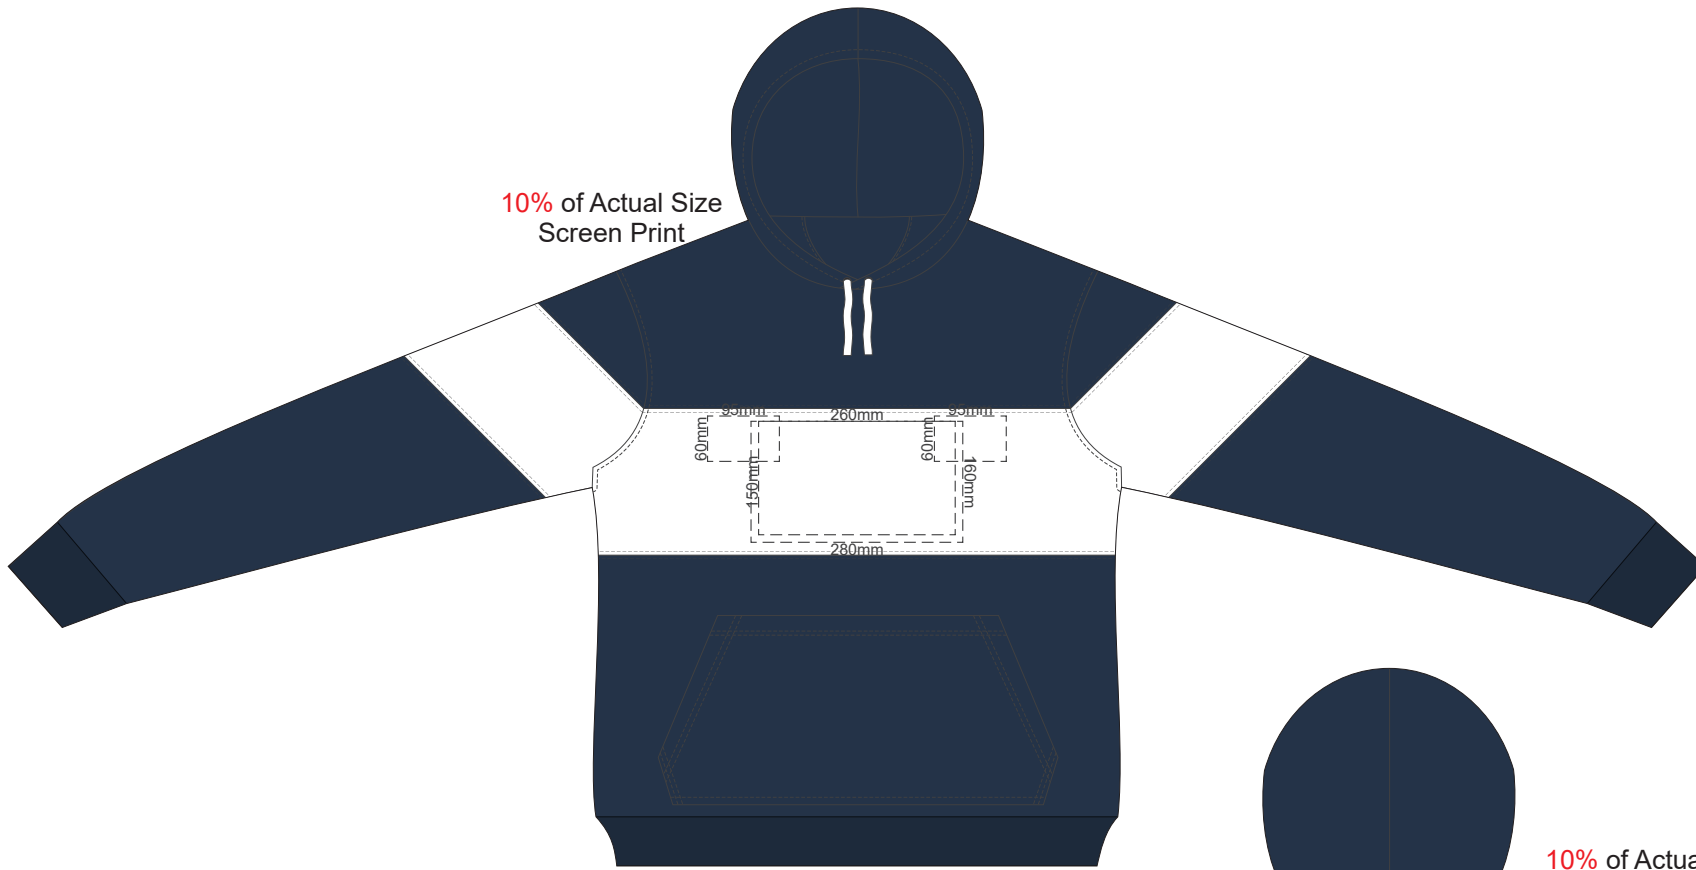

10% of Actual Size
Screen Print

FRONT 3XL

10% of Actual Size
Screen Print

BACK 3XL

10% of Actual Size
Screen Print

FRONT 4XL

10% of Actual Size
Screen Print

BACK 4XL

10% of Actual Size
Colourflex Transfer

FRONT EXTRA SMALL

10% of Actual Size
Colourflex Transfer

BACK EXTRA SMALL

Branding area can be moved anywhere within the red line.

10% of Actual Size
Colourflex Transfer

FRONT SMALL

10% of Actual Size
Colourflex Transfer

BACK SMALL

Branding area can be moved anywhere within the red line.

10% of Actual Size
Colourflex Transfer

FRONT MEDIUM

10% of Actual Size
Colourflex Transfer

BACK MEDIUM

Branding area can be moved anywhere within the red line.

10% of Actual Size
Colourflex Transfer

FRONT LARGE

10% of Actual Size
Colourflex Transfer

BACK LARGE

Branding area can be moved anywhere within the red line.