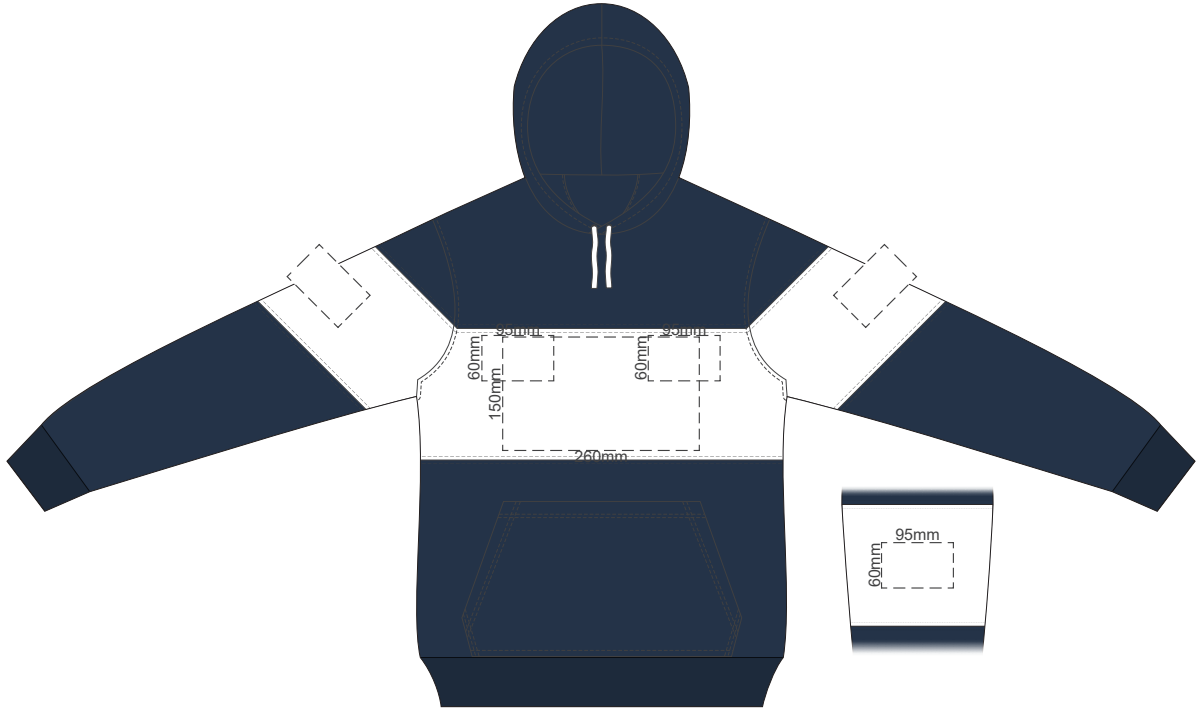

10% of Actual Size
Screen Print

FRONT XL

10% of Actual Size
Screen Print

BACK XL

10% of Actual Size
Screen Print

FRONT 2XL

10% of Actual Size
Screen Print

BACK 2XL

10% of Actual Size
Screen Print

FRONT 3XL

10% of Actual Size
Screen Print

BACK 3XL

10% of Actual Size
Screen Print

FRONT 4XL

10% of Actual Size
Screen Print

BACK 4XL

10% of Actual Size
Colourflex Transfer

FRONT EXTRA SMALL

10% of Actual Size
Colourflex Transfer

BACK EXTRA SMALL

Branding area can be moved anywhere within the red line.

10% of Actual Size
Colourflex Transfer

FRONT SMALL

10% of Actual Size
Colourflex Transfer

BACK SMALL

Branding area can be moved anywhere within the red line.

10% of Actual Size
Colourflex Transfer

FRONT MEDIUM

10% of Actual Size
Colourflex Transfer