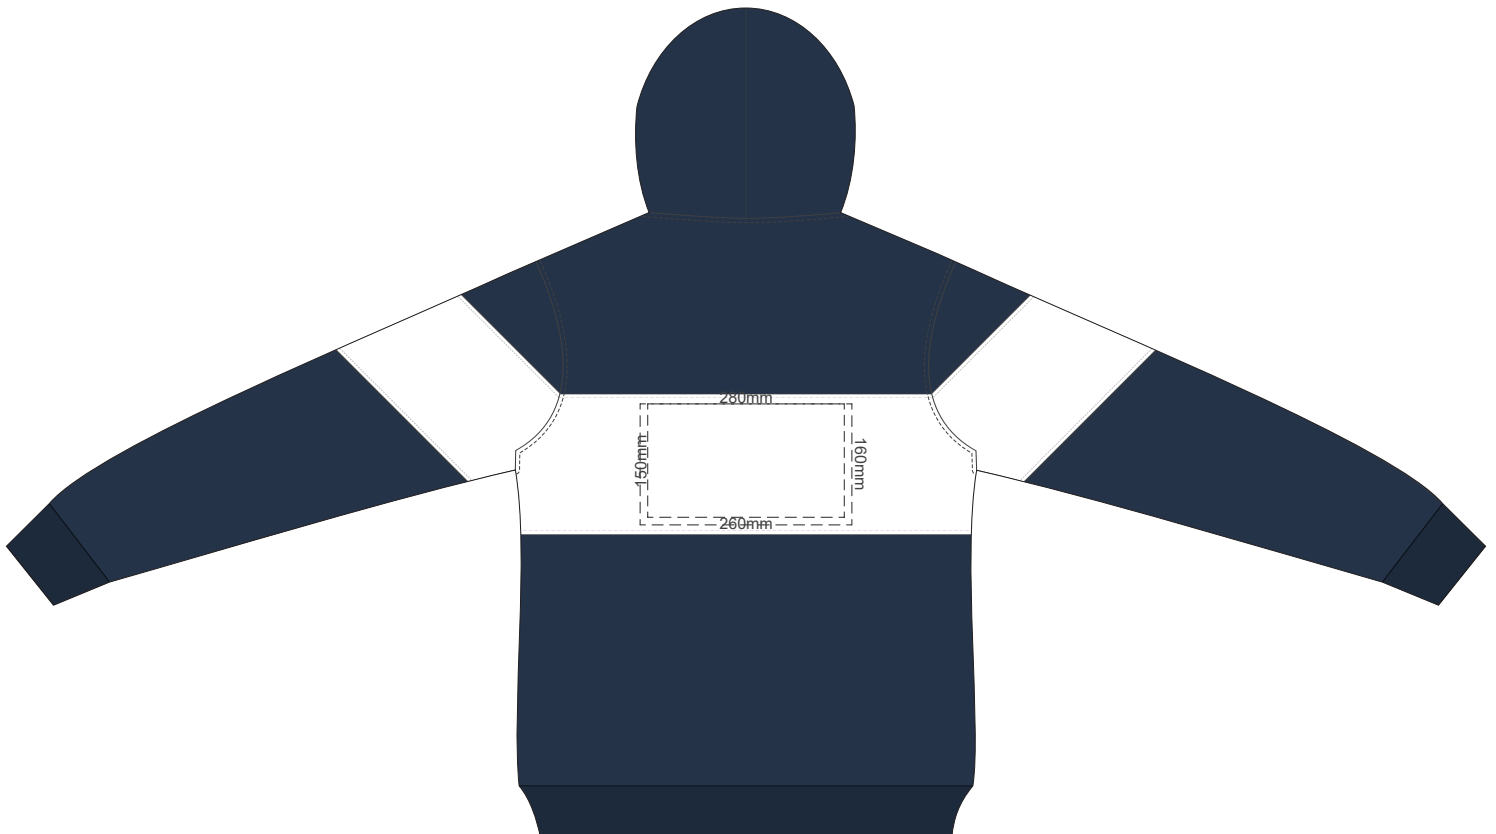

10% of Actual Size
Screen Print

FRONT EXTRA SMALL

10% of Actual Size
Screen Print

BACK EXTRA SMALL

10% of Actual Size
Screen Print

FRONT SMALL

10% of Actual Size
Screen Print

BACK SMALL

10% of Actual Size
Screen Print

FRONT MEDIUM

10% of Actual Size
Screen Print

BACK MEDIUM

10% of Actual Size
Screen Print

FRONT LARGE

10% of Actual Size
Screen Print

BACK LARGE

10% of Actual Size
Screen Print

FRONT XL

10% of Actual Size
Screen Print

BACK XL

10% of Actual Size
Screen Print

FRONT 2XL

10% of Actual Size
Screen Print

BACK 2XL

10% of Actual Size
Colourflex Transfer

FRONT EXTRA SMALL

10% of Actual Size
Colourflex Transfer

BACK EXTRA SMALL

Branding area can be moved anywhere within the red line.

10% of Actual Size
Colourflex Transfer