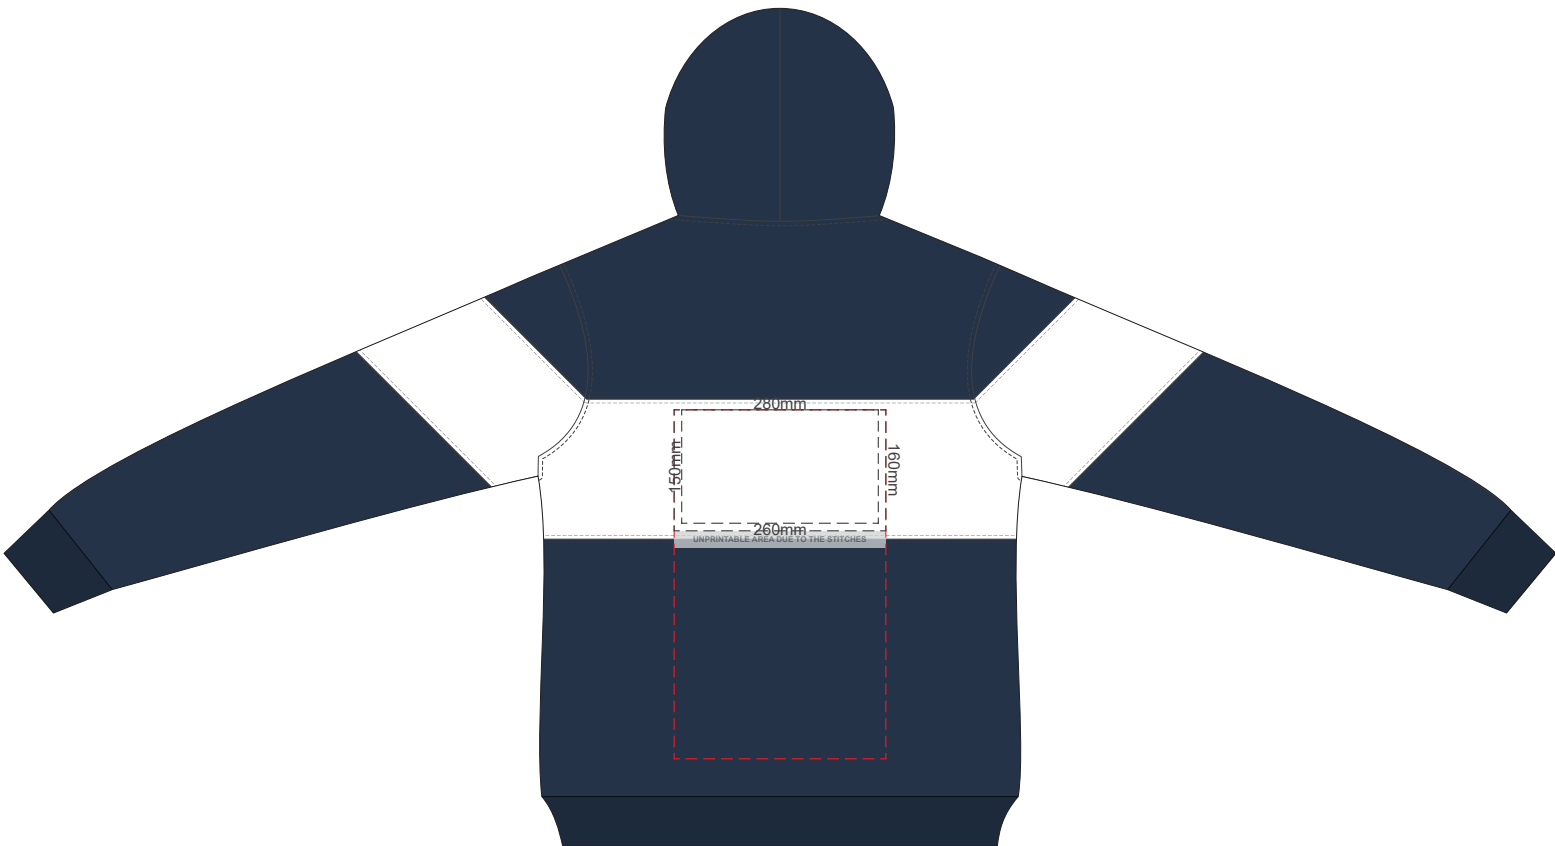

BACK MEDIUM

Branding area can be moved anywhere within the red line.

10% of Actual Size
Colourflex Transfer

FRONT LARGE

10% of Actual Size
Colourflex Transfer

BACK LARGE

Branding area can be moved anywhere within the red line.

10% of Actual Size
Colourflex Transfer

FRONT XL

10% of Actual Size
Colourflex Transfer

BACK XL

Branding area can be moved anywhere within the red line.

10% of Actual Size
Colourflex Transfer

FRONT 2XL

BACK 2XL

Branding area can be moved anywhere within the red line.

10% of Actual Size
Colourflex Transfer

FRONT 3XL

10% of Actual Size
Colourflex Transfer

BACK 3XL

Branding area can be moved anywhere within the red line.

10% of Actual Size
Colourflex Transfer

FRONT 4XL

10% of Actual Size
Colourflex Transfer

BACK 4XL

Branding area can be moved anywhere within the red line.

10% of Actual Size
Embroidery

FRONT EXTRA SMALL

10% of Actual Size
Embroidery