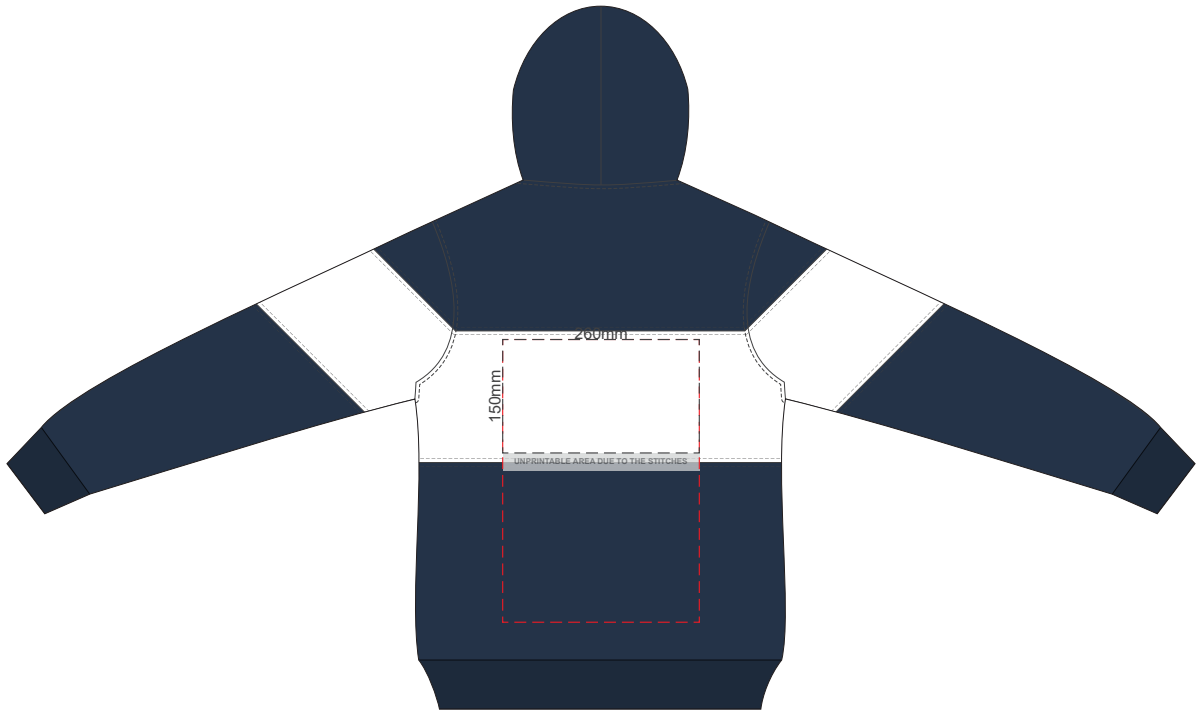

10% of Actual Size
Screen Print

FRONT 3XL

10% of Actual Size
Screen Print

BACK 3XL

10% of Actual Size
Screen Print

FRONT 4XL

10% of Actual Size
Screen Print

BACK 4XL

10% of Actual Size
Colourflex Transfer

FRONT EXTRA SMALL

10% of Actual Size
Colourflex Transfer

BACK EXTRA SMALL

Branding area can be moved anywhere within the red line.

10% of Actual Size
Colourflex Transfer

FRONT SMALL

10% of Actual Size
Colourflex Transfer

BACK SMALL

Branding area can be moved anywhere within the red line.

10% of Actual Size
Colourflex Transfer

FRONT MEDIUM

10% of Actual Size
Colourflex Transfer

BACK MEDIUM

Branding area can be moved anywhere within the red line.

10% of Actual Size
Colourflex Transfer

FRONT LARGE

10% of Actual Size
Colourflex Transfer

BACK LARGE

Branding area can be moved anywhere within the red line.