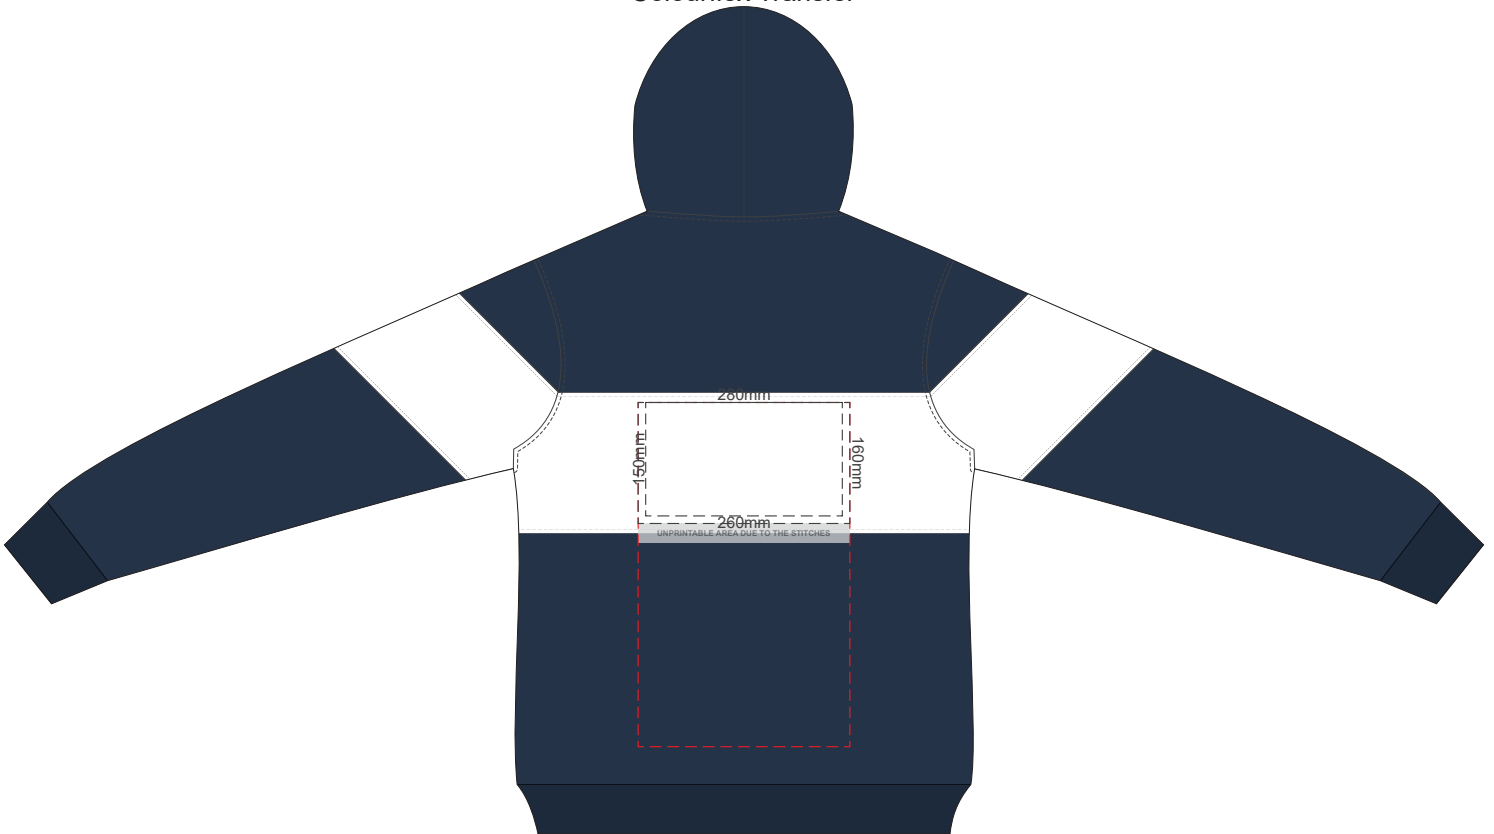

FRONT SMALL

10% of Actual Size
Colourflex Transfer

BACK SMALL

Branding area can be moved anywhere within the red line.

10% of Actual Size
Colourflex Transfer

FRONT MEDIUM

10% of Actual Size
Colourflex Transfer

BACK MEDIUM

Branding area can be moved anywhere within the red line.

10% of Actual Size
Colourflex Transfer

FRONT LARGE

10% of Actual Size
Colourflex Transfer

BACK LARGE

Branding area can be moved anywhere within the red line.

10% of Actual Size
Colourflex Transfer

FRONT XL

10% of Actual Size
Colourflex Transfer

BACK XL

Branding area can be moved anywhere within the red line.

10% of Actual Size
Colourflex Transfer

FRONT 2XL

BACK 2XL

Branding area can be moved anywhere within the red line.

10% of Actual Size
Colourflex Transfer

FRONT 3XL

10% of Actual Size
Colourflex Transfer

BACK 3XL

Branding area can be moved anywhere within the red line.