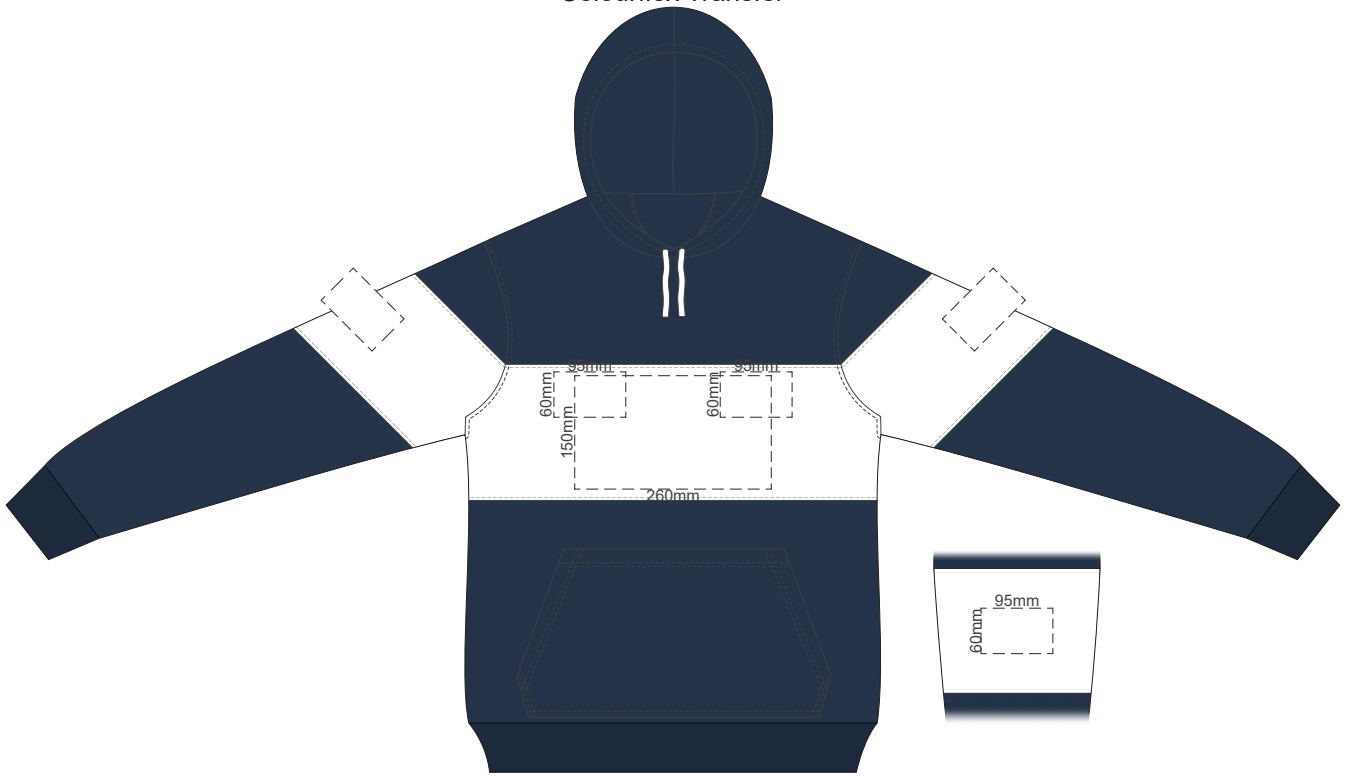

10% of Actual Size
Colourflex Transfer

FRONT EXTRA SMALL

10% of Actual Size
Colourflex Transfer

BACK EXTRA SMALL

Branding area can be moved anywhere within the red line.

10% of Actual Size
Colourflex Transfer

FRONT SMALL

10% of Actual Size
Colourflex Transfer

BACK SMALL

Branding area can be moved anywhere within the red line.

10% of Actual Size
Colourflex Transfer

FRONT MEDIUM

10% of Actual Size
Colourflex Transfer

BACK MEDIUM

Branding area can be moved anywhere within the red line.

10% of Actual Size
Colourflex Transfer

FRONT LARGE

10% of Actual Size
Colourflex Transfer

BACK LARGE

Branding area can be moved anywhere within the red line.