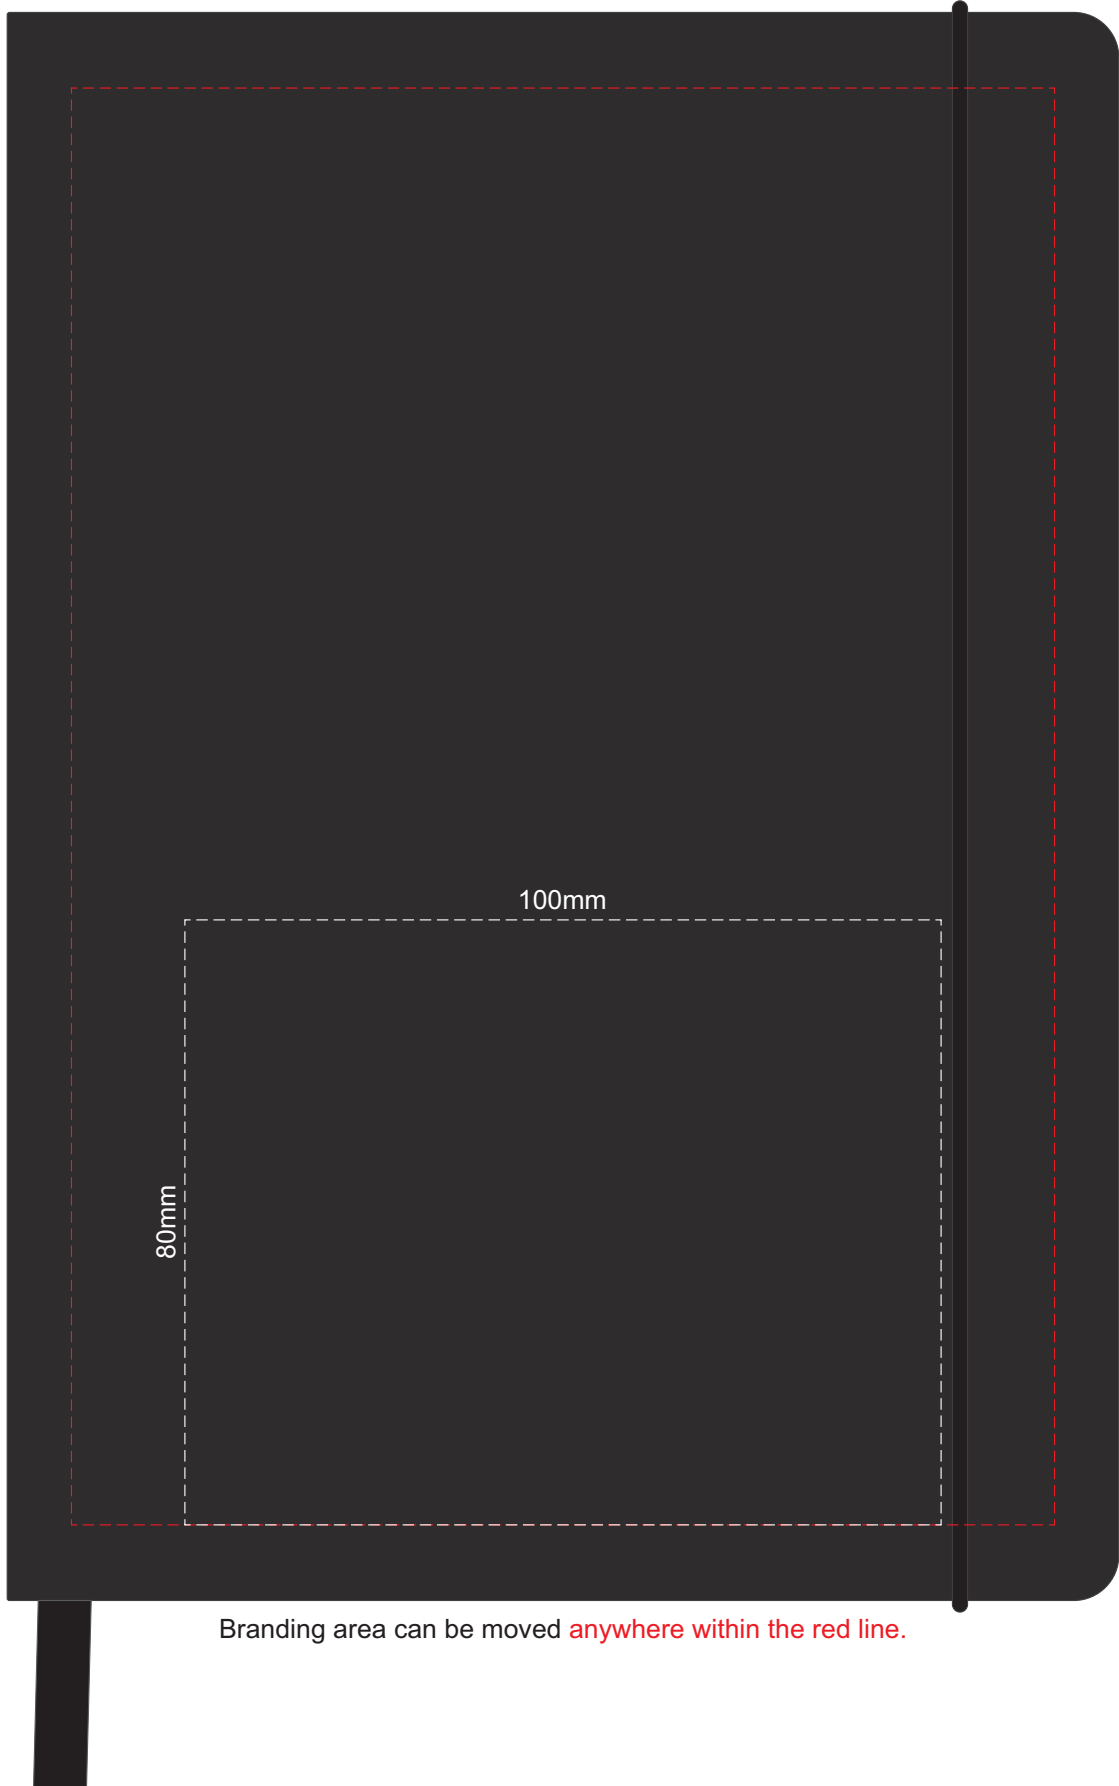

100% of Actual Size
Direct Digital Front Only

Branding area can be moved anywhere within the red line.

100% of Actual Size
Deboss Front

Print area 100mm x 80mm is moveable within the XL deboss area.

100% of Actual Size
Deboss Back

Print area 100mm x 80mm is moveable within the XL deboss area.