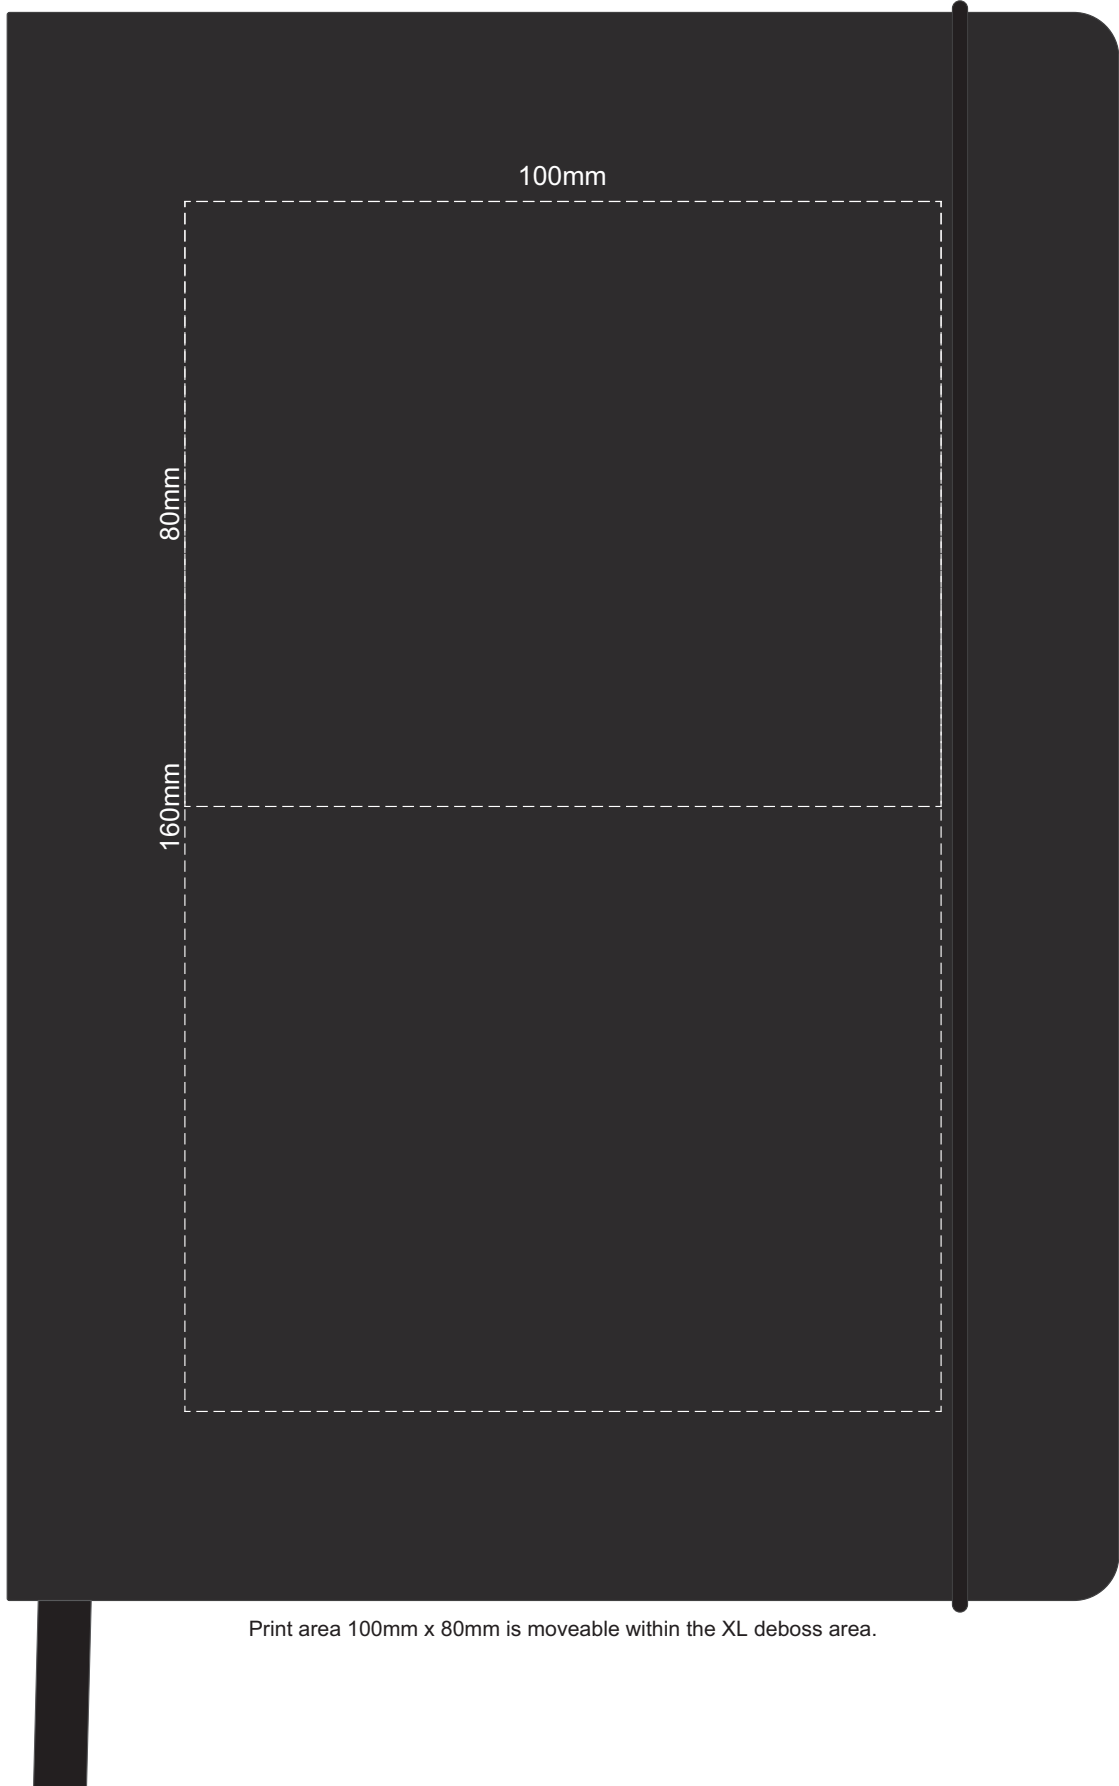

100% of Actual Size
Direct Digital Front Only

Branding area can be moved anywhere within the red line.

100% of Actual Size
Deboss Front

Print area 100mm x 80mm is moveable within the XL deboss area.

100% of Actual Size
Deboss Back

Print area 100mm x 80mm is moveable within the XL deboss area.