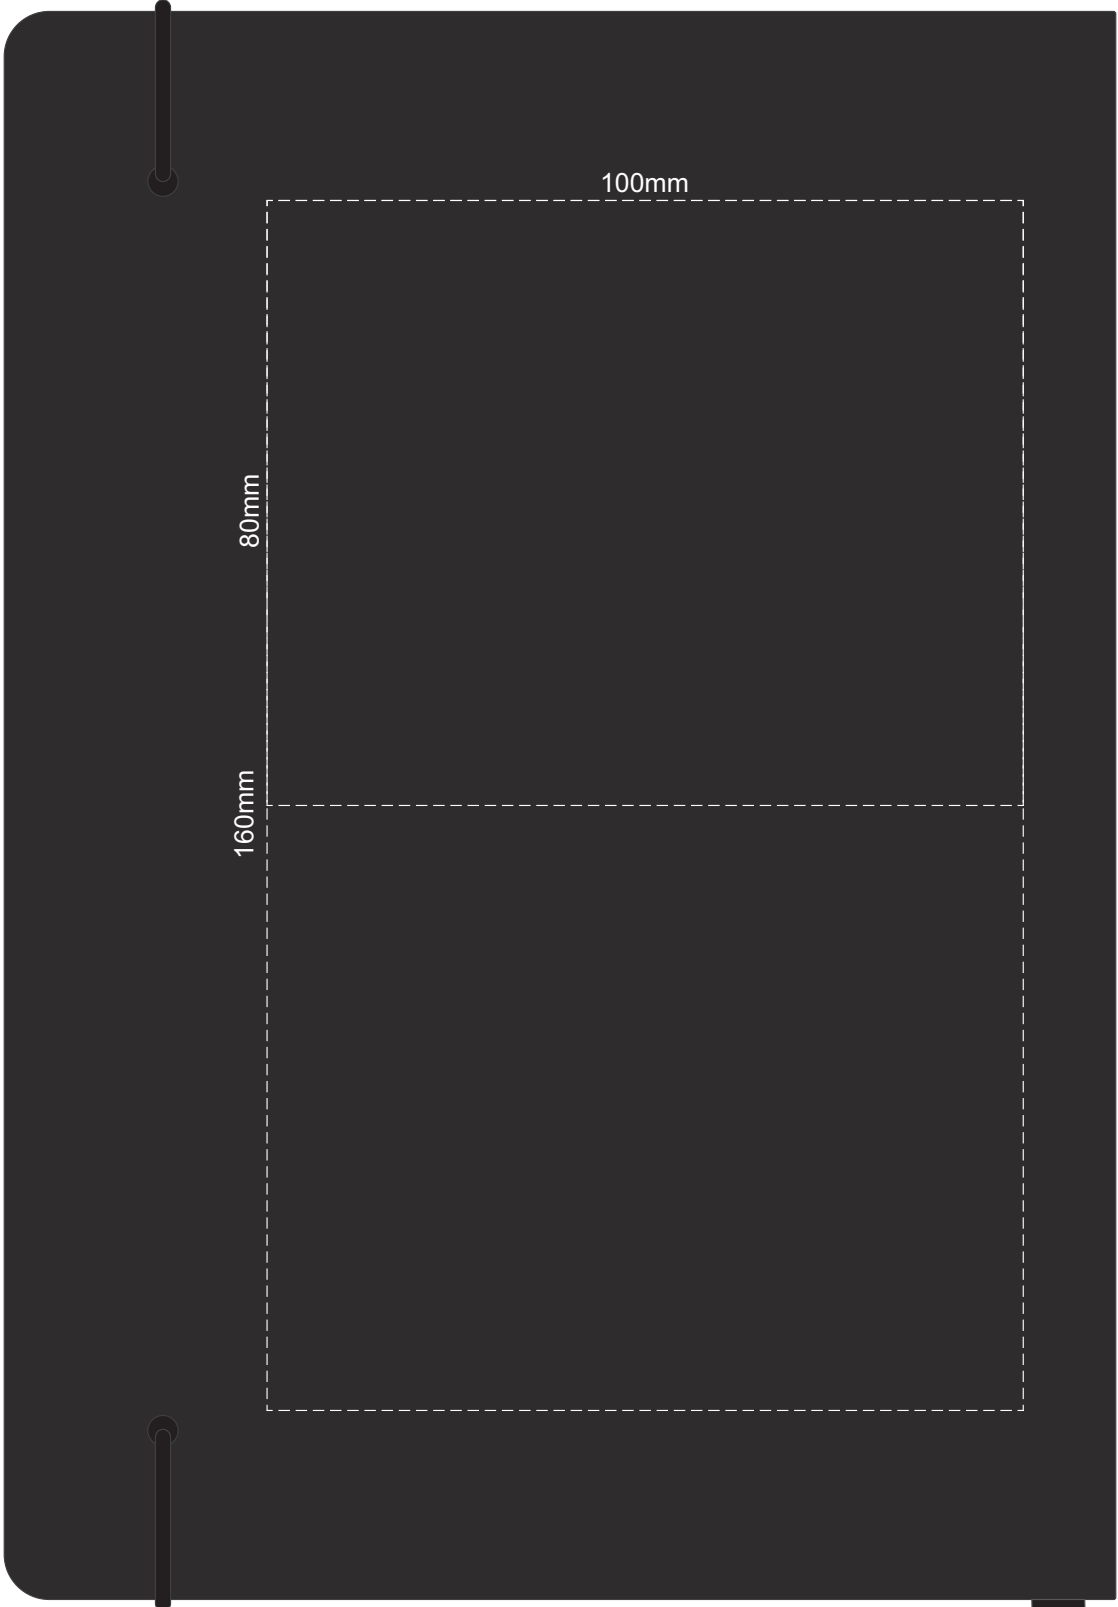

100% of Actual Size
Direct Digital Front Only

Branding area can be moved anywhere within the red line.

100% of Actual Size
Deboss Front

Print area 100mm x 80mm is moveable within the XL deboss area.

100% of Actual Size
Deboss Back

Print area 100mm x 80mm is moveable within the XL deboss area.