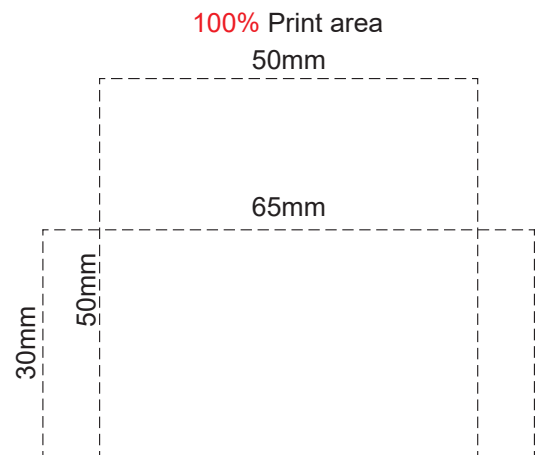

50% of Actual Size
Pad Print
(White, PMS 476C or Black Print Only)

This product is a natural material,
please allow for variances in grain pattern and branding.

50% of Actual Size
Laser Engraving

100% Print area
75mm

This product is a natural material,
please allow for variances in grain pattern and branding.

 Laser engraves to a natural etch

50% of Actual Size
Hot Stamping

100% Print area
75mm

This product is a natural material,
please allow for variances in grain pattern and branding.