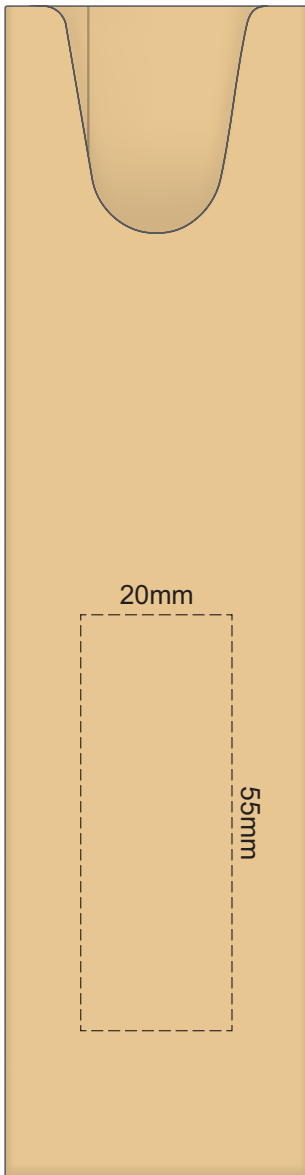

100% of Actual Size  
Screen Print (loose registration)

100% of Actual Size  
Pad Print

100% of Actual Size  
Direct Digital

100% of Actual Size  
Pad Print (one side only)

100% of Actual Size  
Digital Packaging Print  
(one side only)

Digital Print is only available for natural option  
Artwork will be printed directly onto the product via CMYK printing (no white),  
colours will not be vibrant due to white ink not being available for this process.