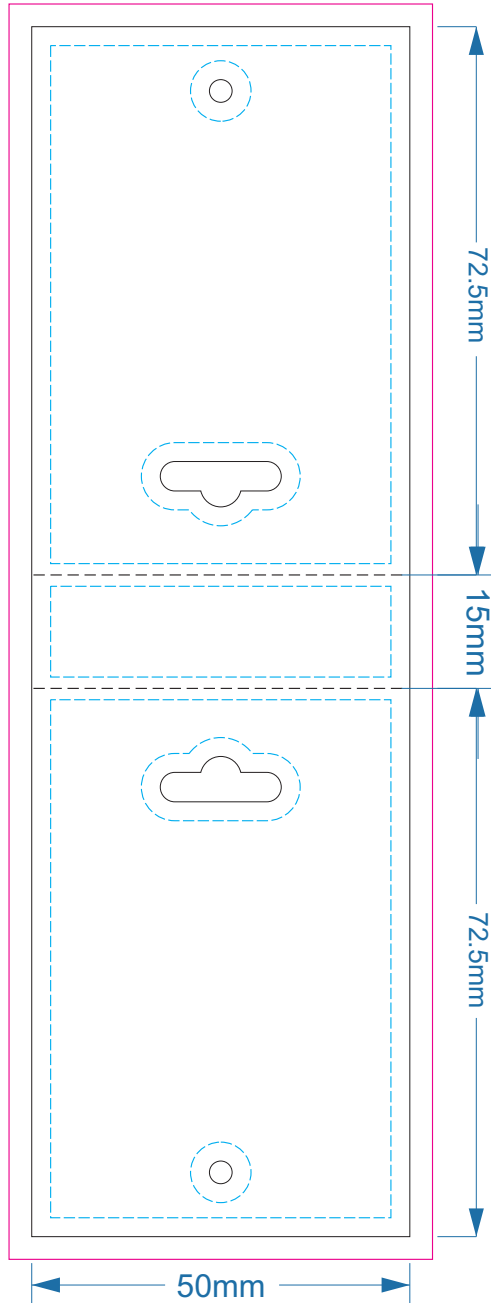

30% of Actual Size
Knitted Small (US 5 - 7)

Pantone colour matches will be approximate.

30% of Actual Size
Knitted Large (US 7 - 12)

Pantone colour matches will be approximate.

100% of Actual Size
Header Card - Digital Print

Blue Line = The SIGNIFICANT PRINT AREA
(Keep all critical images & text within this box)
Black Line = Maximum print area
Pink Line = Bleed off to here