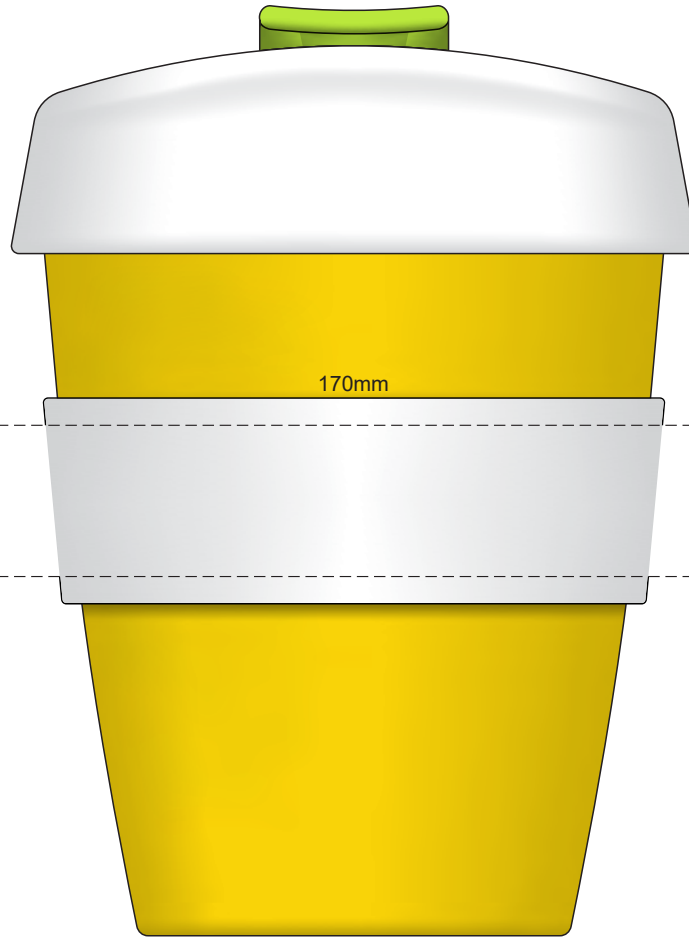

Cup Colour	Flip Colour	Lid Colour	Band Colour

100% of Actual Size  
Pad Print

100% of Actual Size  
Pad Print

SIDE 1

SIDE 2

Cup Colour    Flip Colour    Lid Colour    Band Colour

100% of Actual Size  
Screen Print (one colour)

100% of Actual Size  
Screen Print (one colour)  
Double sided template front & back

170mm

Red Line = Exact opposites of the product  
(centre artwork to the red line)

Cup Colour	Flip Colour	Lid Colour	Band Colour
	Grey	Grey	Grey
	White	White	White
	Yellow	Yellow	Yellow
	Orange	Orange	Orange
	Pink	Pink	Pink
	Red	Red	Red
	Light Green	Light Green	Light Green
	Dark Green	Dark Green	Dark Green
	Teal	Teal	Teal
	Light Blue	Light Blue	Light Blue
	Dark Blue	Dark Blue	Dark Blue
	Dark Teal	Dark Teal	Dark Teal
	Purple	Purple	Purple
	Black	Black	Black

100% of Actual Size  
Silicone Digital Print  
Debossed

SIDE 1

SIDE 2