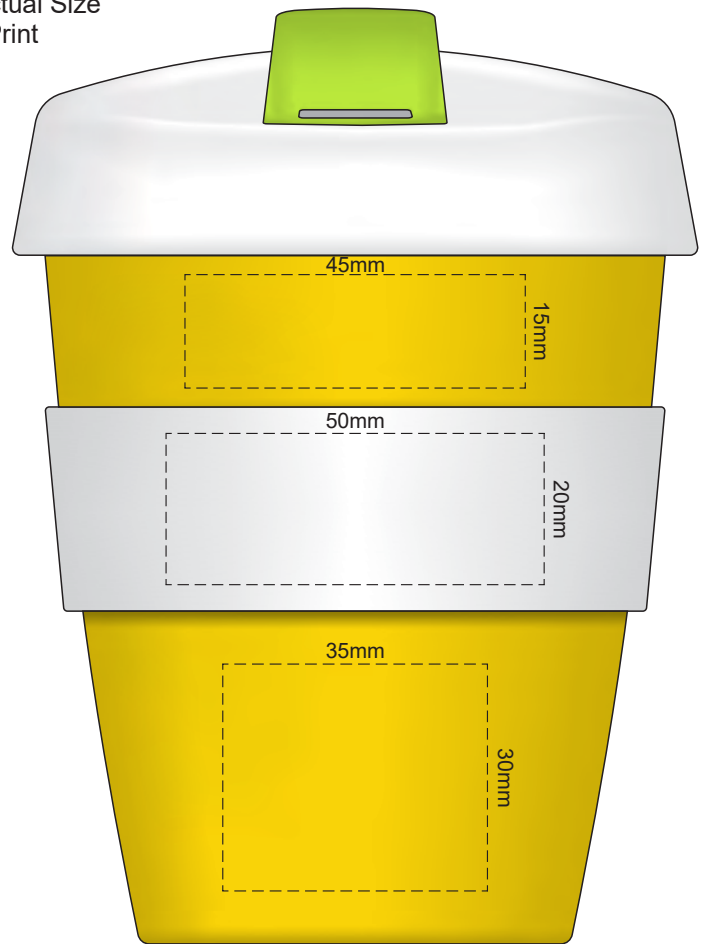

Cup Colour	Flip Colour	Lid Colour	Band Colour

100% of Actual Size  
Pad Print

100% of Actual Size  
Pad Print

SIDE 1

SIDE 2

Cup Colour    Flip Colour    Lid Colour    Band Colour

100% of Actual Size  
Screen Print (one colour)

100% of Actual Size  
Screen Print (one colour)  
Double sided template front & back

170mm

Red Line = Exact opposites of the product  
(centre artwork to the red line)

Cup Colour	Flip Colour	Lid Colour	Band Colour
	Grey	Grey	Grey
	White	White	White
	Yellow	Yellow	Yellow
	Orange	Orange	Orange
	Pink	Pink	Pink
	Red	Red	Red
	Light Green	Light Green	Light Green
	Dark Green	Dark Green	Dark Green
	Teal	Teal	Teal
	Light Blue	Light Blue	Light Blue
	Dark Blue	Dark Blue	Dark Blue
	Dark Teal	Dark Teal	Dark Teal
	Purple	Purple	Purple
	Black	Black	Black

100% of Actual Size  
Silicone Digital Print  
Debossed

SIDE 1

SIDE 2