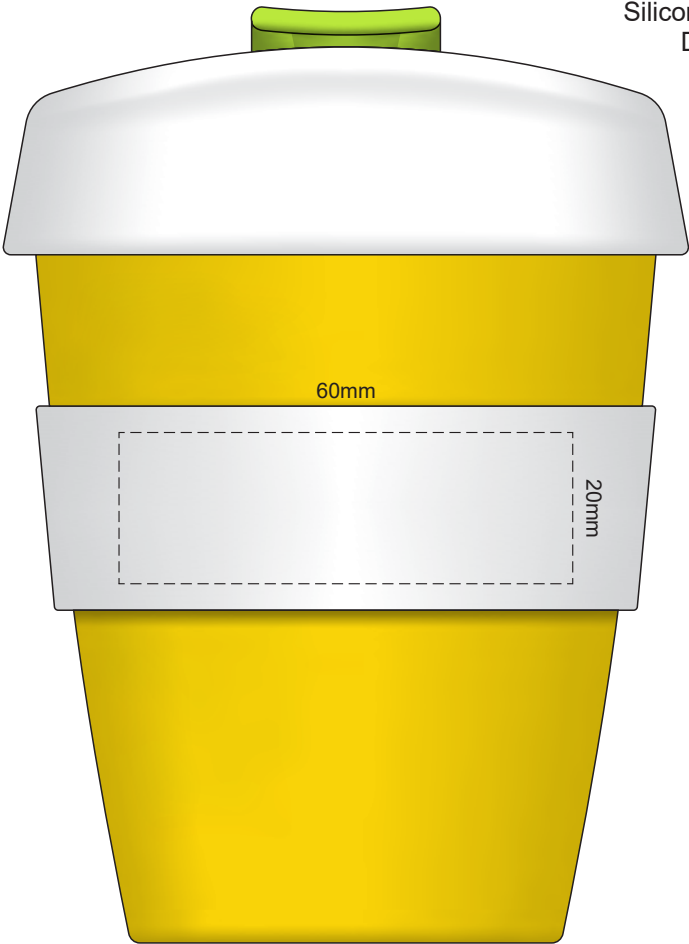

Cup Colour	Flip Colour	Lid Colour	Band Colour

100% of Actual Size  
Pad Print

100% of Actual Size  
Pad Print

SIDE 1

SIDE 2

Cup Colour    Flip Colour    Lid Colour    Band Colour

100% of Actual Size  
Screen Print (one colour)

100% of Actual Size  
Screen Print (one colour)  
Double sided template front & back

170mm

Red Line = Exact opposites of the product  
(centre artwork to the red line)

Cup Colour	Flip Colour	Lid Colour	Band Colour
	Grey	Grey	Grey
	White	White	White
	Yellow	Yellow	Yellow
	Orange	Orange	Orange
	Pink	Pink	Pink
	Red	Red	Red
	Light Green	Light Green	Light Green
	Dark Green	Dark Green	Dark Green
	Teal	Teal	Teal
	Light Blue	Light Blue	Light Blue
	Dark Blue	Dark Blue	Dark Blue
	Dark Teal	Dark Teal	Dark Teal
	Purple	Purple	Purple
	Black	Black	Black

100% of Actual Size  
Silicone Digital Print  
Debossed

SIDE 1

SIDE 2