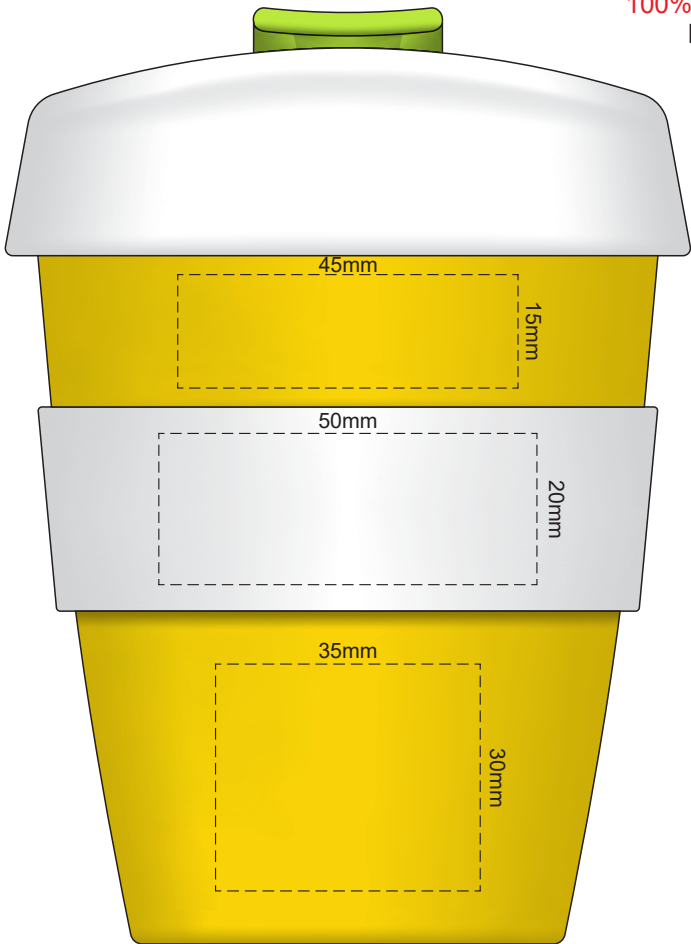

Cup Colour	Flip Colour	Lid Colour	Band Colour

100% of Actual Size  
Pad Print

100% of Actual Size  
Pad Print

SIDE 1

SIDE 2

Cup Colour    Flip Colour    Lid Colour    Band Colour

100% of Actual Size  
Screen Print (one colour)

100% of Actual Size  
Screen Print (one colour)  
Double sided template front & back

170mm

Red Line = Exact opposites of the product  
(centre artwork to the red line)

Cup Colour	Flip Colour	Lid Colour	Band Colour
	Grey	Grey	Grey
	White	White	White
	Yellow	Yellow	Yellow
	Orange	Orange	Orange
	Pink	Pink	Pink
	Red	Red	Red
	Light Green	Light Green	Light Green
	Dark Green	Dark Green	Dark Green
	Teal	Teal	Teal
	Light Blue	Light Blue	Light Blue
	Dark Blue	Dark Blue	Dark Blue
	Dark Teal	Dark Teal	Dark Teal
	Purple	Purple	Purple
	Black	Black	Black

100% of Actual Size  
Silicone Digital Print  
Debossed

SIDE 1

SIDE 2