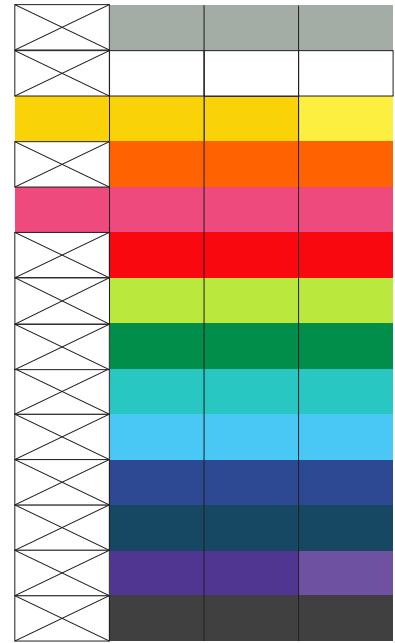

Cup Colour	Flip Colour	Lid Colour	Band Colour

100% of Actual Size  
Pad Print

100% of Actual Size  
Pad Print

SIDE 1

SIDE 2

Cup Colour    Flip Colour    Lid Colour    Band Colour

100% of Actual Size  
Screen Print (one colour)

100% of Actual Size  
Screen Print (one colour)  
Double sided template front & back

170mm

Red Line = Exact opposites of the product  
(centre artwork to the red line)

Cup Colour	Flip Colour	Lid Colour	Band Colour
	Grey	Grey	Grey
	White	White	White
	Yellow	Yellow	Yellow
	Orange	Orange	Orange
	Pink	Pink	Pink
	Red	Red	Red
	Light Green	Light Green	Light Green
	Dark Green	Dark Green	Dark Green
	Teal	Teal	Teal
	Light Blue	Light Blue	Light Blue
	Dark Blue	Dark Blue	Dark Blue
	Dark Teal	Dark Teal	Dark Teal
	Purple	Purple	Purple
	Black	Black	Black

100% of Actual Size  
Silicone Digital Print  
Debossed

SIDE 1

SIDE 2