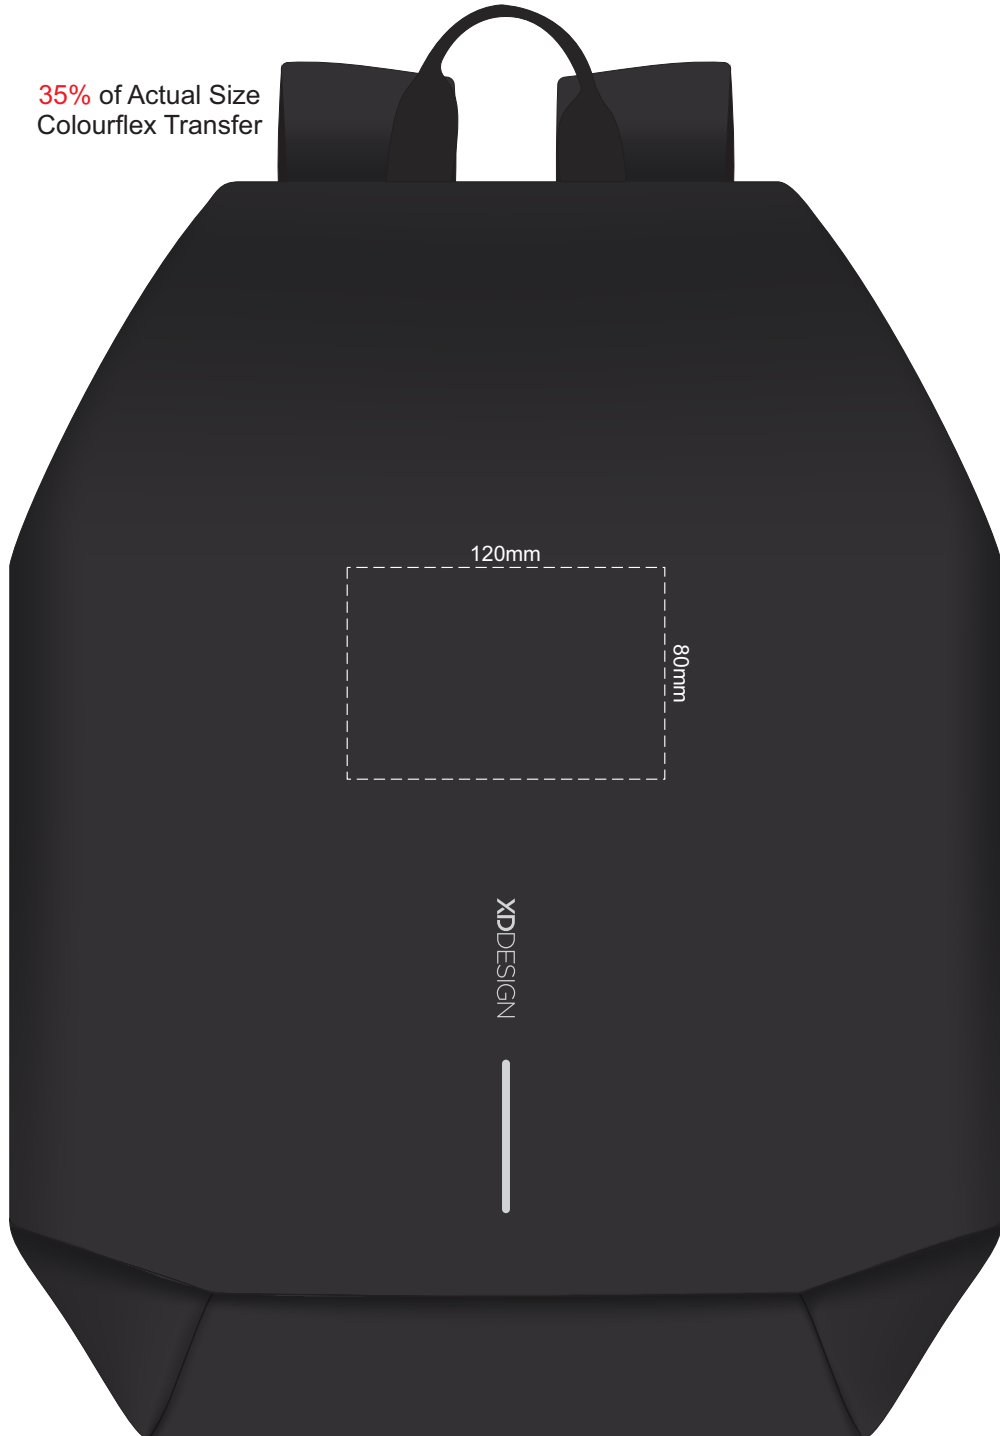

35% of Actual Size
Colourflex Transfer

35% of Actual Size
Embroidery

80% of Print Size
Embroidery
80mm

40% of Actual Size
Embroidery

100% of Print Size
Embroidery
80mm