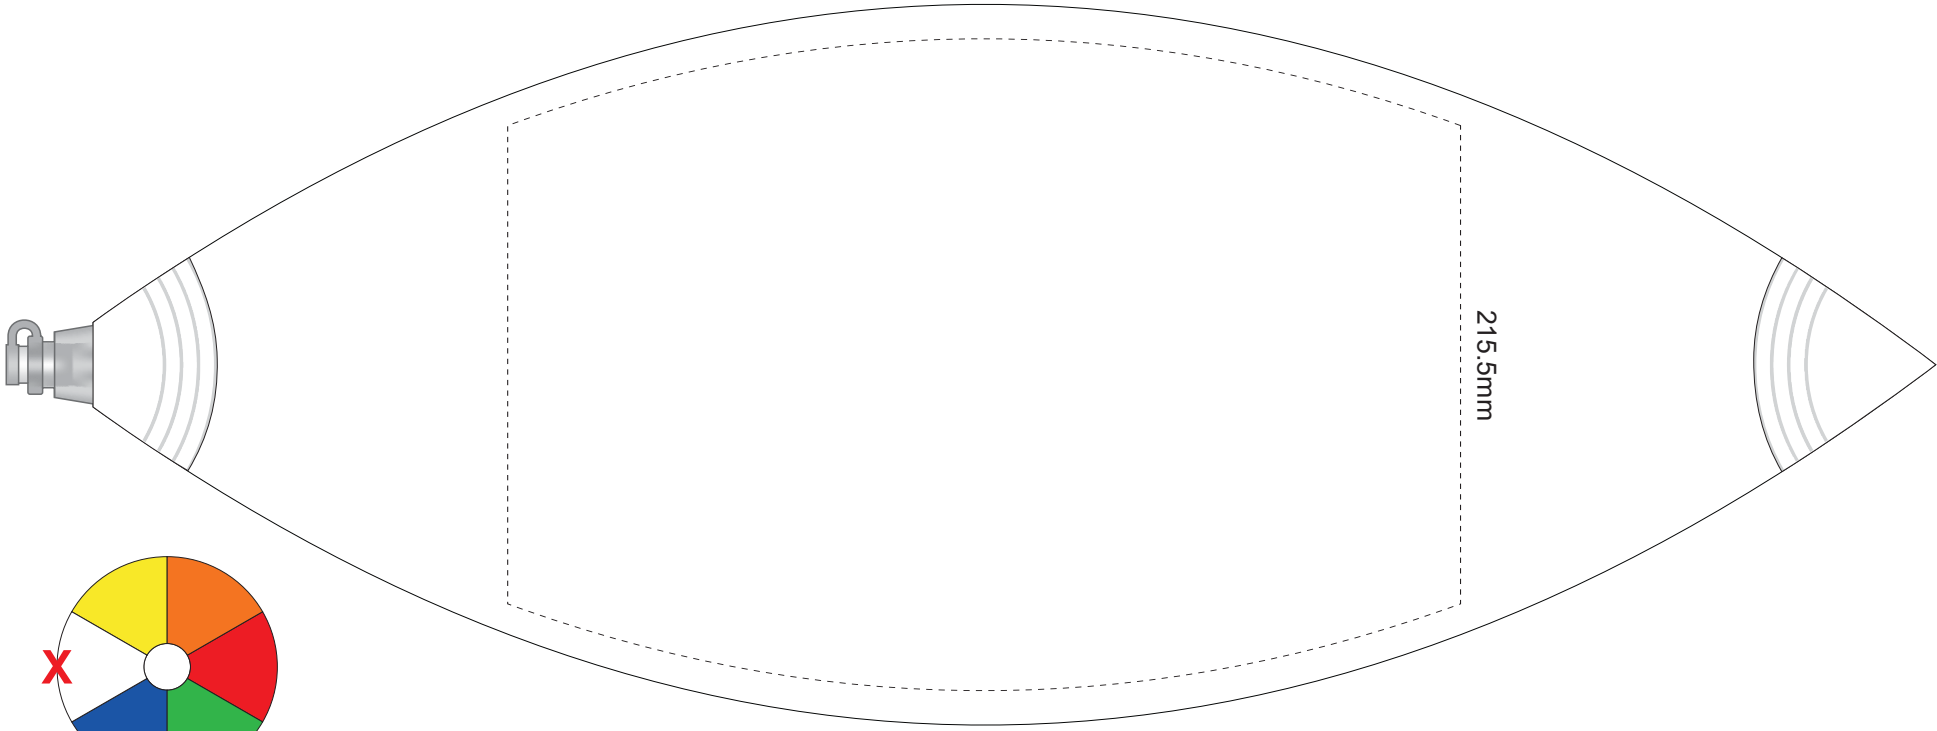

40% of Actual Size
Screen Print (printed on 'X' number of panels)
315mm

END VIEW OPPOSITE AIR VALVE
Mark 'X' on the number of panels to be printed

Slight colour variations should be considered acceptable and other colours may be available on request.
Please note pricing includes one artwork design per ball only but this can be applied to multiple panels.
Additional artwork designs can be quoted upon request.